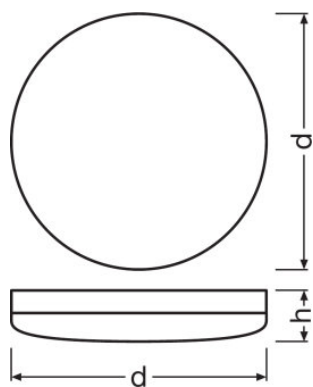

SURFACE COMPACT IK10 24 W 3000 K ,
SURFACE COMPACT IK10 24 W 4000 K

APPLICATION ADVICE

For more detailed application information and graphics please see product datasheet.

LOGISTICAL DATA

Product code	Product description	Packaging unit (Pieces/Unit)	Dimensions (length x width x height)	Volume	Gross weight
4058075062207	SURFACE COMPACT IK10 24 W 3000 K	Shipping carton box 8	555 mm x 320 mm x 325 mm	57.72 dm³	8944.00 g
4058075062221	SURFACE COMPACT IK10 24 W 4000 K	Shipping carton box 8	555 mm x 320 mm x 325 mm	57.72 dm³	9212.00 g

The mentioned product code describes the smallest quantity unit which can be ordered. One shipping unit can contain one or more single products. When placing an order, for the quantity please enter single or multiples of a shipping unit.

REFERENCES / LINKS