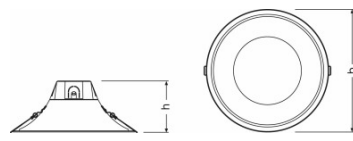

PUNCTOLED DL

LED downlights

Areas of application

- Downlight suitable for suspended as well as concrete ceilings
- Corridors, entrances, foyers, stairwells, elevators
- Secondary rooms

Product benefits

- Direct connection to AC power supply thanks to integrated control gear
- White satin-frosted diffuser for uniform glare-free light
- Easy transport and installation due to a low weight of max. 235 g
- Energy savings up to 60 % (compared to luminaires that use CFL lamps)
- Alternative for 1 x 26 W or 2 x 26 W CFL downlights (direct replacement)

Product features

- Compatible with standard ceiling cutouts of 150 mm or 200 mm
- Integrated electronic control gear for direct power connection
- Long lifetime (L70/B50): up to 30,000 h

Product family datasheet

Product line drawing

Product line drawing

Product family datasheet

Technical data

Product description	Electrical data		Photometrical data			Light technical data	Dimensions & weight		Colors & materials		Capabilities
	Nominal wattage	Nominal voltage	Color temperature	Luminous flux	Light color (designation)	Beam angle	Diameter	Height	Body material	Product color	Type of installation
PUNCTOLED DL 13 W 3000 K	13.0 W	230 V	3000 K	1050 lm	Warm white	95 °	165.0 mm	80.0 mm	Aluminum	White	Recessed
PUNCTOLED DL 13 W 4000 K	13.0 W	230 V	4000 K	1100 lm	Cool white	95 °	165.0 mm	80.0 mm	Aluminum	White	Recessed
PUNCTOLED DL 23 W 3000 K	24.0 W	230 V	3000 K	1900 lm	Warm white	95 °	216.0 mm	90.0 mm	Aluminum	White	Recessed
PUNCTOLED DL 23 W 4000 K	24.0 W	230 V	4000 K	1950 lm	Cool white	95 °	216.0 mm	90.0 mm	Aluminum	White	Recessed