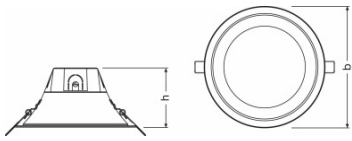

PUNCTOLED DL

LED downlights

Areas of application

- Downlight suitable for suspended as well as concrete ceilings
- Corridors, entrances, foyers, stairwells, elevators
- Secondary rooms

Product benefits

- Direct connection to AC power supply thanks to integrated control gear
- White satin-frosted diffuser for uniform glare-free light
- Easy transport and installation due to a low weight of max. 235 g
- Energy savings up to 60 % (compared to luminaires that use CFL lamps)
- Alternative for 1 x 26 W or 2 x 26 W CFL downlights (direct replacement)

Product features

- Compatible with standard ceiling cutouts of 150 mm or 200 mm
- Integrated electronic control gear for direct power connection
- Long lifetime (L70/B50): up to 30,000 h

Product family datasheet

Product line drawing

Product line drawing

Product family datasheet

Technical data

Product description	Electrical data		Photometrical data			Light technical data	Dimensions & weight		Colors & materials		Capabilities
	Nominal wattage	Nominal voltage	Color temperature	Luminous flux	Light color (designation)	Beam angle	Diameter	Height	Body material	Product color	Type of installation
PUNCTOLED DL 13 W 3000 K	13.0 W	230 V	3000 K	1050 lm	Warm white	95 °	165.0 mm	80.0 mm	Aluminum	White	Recessed
PUNCTOLED DL 13 W 4000 K	13.0 W	230 V	4000 K	1100 lm	Cool white	95 °	165.0 mm	80.0 mm	Aluminum	White	Recessed
PUNCTOLED DL 23 W 3000 K	24.0 W	230 V	3000 K	1900 lm	Warm white	95 °	216.0 mm	90.0 mm	Aluminum	White	Recessed
PUNCTOLED DL 23 W 4000 K	24.0 W	230 V	4000 K	1950 lm	Cool white	95 °	216.0 mm	90.0 mm	Aluminum	White	Recessed