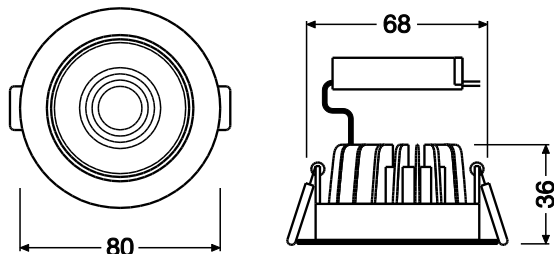

Technical data

Product description	GTIN (EAN)	Nominal wattage [W]	Nominal voltage [V]	Power factor [λ]	Luminous flux [lm]	Luminaire efficacy [lm/W]	Colour temperature [K]	CRI index [Ra]
Spot LED adjust 4.5W/3000K 230V IP20	4058075000124	4.5W	230V	> 0.9	360	80	3000K	>80
Spot LED adjust 6.5W/3000K 230V IP20	4058075000148	6.5W	230V	> 0.9	550	85	3000K	>80

Product description	Beam angle	Rated life time L70 / B50 [h]	Type of protection IP rating	Protection class	Product size l x w or Ø [mm]	Height h [mm]	Body colour
Spot LED adjust 4.5W/3000K 230V IP20	36°	30000	20	II	Ø80	36	white
Spot LED adjust 6.5W/3000K 230V IP20	36°	30000	20	II	Ø80	36	white

Packaging information

Product description	GTIN (EAN)	Dimensions EAN10 l x w x h [mm]	Gross weight EAN 10 [g]	Volume [dm³]	Packaging unit [Pieces/unit]
Spot LED adjust 4.5W/3000K 230V IP20	4058075000124	110 x 105 x 65	273	0.99	30
Spot LED adjust 6.5W/3000K 230V IP20	4058075000148	110 x 105 x 65	273	0.99	30

Disclaimer

Subject to change without notice. Errors and omission excepted. Always make sure to use the most recent release.