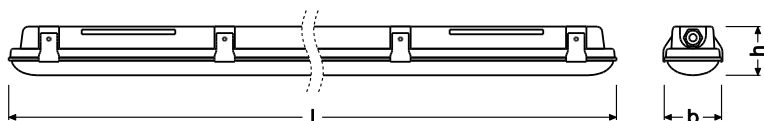

Technical data

Product description	GTIN (EAN)	Nominal wattage [W]	Nominal voltage [V]	Power factor [λ]	Luminous flux [lm]	Luminaire efficacy [lm/W]	Colour temperature [K]	CRI index [Ra]
DampProofLED 1200 39W/6500K IP65	4058075000865	39W	230V	> 0.9	4400	115	6500K	>80
DampProofLED 1500 55W/6500K IP65	4058075000889	55W	230V	> 0.9	6400	115	6500K	>80
DampProofLED 1200 21W/4000K IP65	4058075000902	21W	230V	> 0.9	2400	115	4000K	>80
DampProofLED 1200 39W/4000K IP65	4058075000926	39W	230V	> 0.9	4400	115	4000K	>80
DampProofLED 1500 30W/4000K IP65	4058075000940	30W	230V	> 0.9	3500	115	4000K	>80
DampProofLED 1500 55W/4000K IP65	4058075000964	55W	230V	> 0.9	6400	115	4000K	>80

Product description	Beam angle	Rated life time L70 / B50 [h]	Type of protection IP rating	Protection class	Product size l x w or Ø [mm]	Height h [mm]	Body colour
DampProofLED 1200 39W/6500K IP65	n/a	50000	65	I	1200 x 95	78	grey
DampProofLED 1500 55W/6500K IP65	n/a	50000	65	I	1500 x 95	78	grey
DampProofLED 1200 21W/4000K IP65	n/a	50000	65	I	1200 x 95	78	grey
DampProofLED 1200 39W/4000K IP65	n/a	50000	65	I	1200 x 95	78	grey
DampProofLED 1500 30W/4000K IP65	n/a	50000	65	I	1500 x 95	78	grey
DampProofLED 1500 55W/4000K IP65	n/a	50000	65	I	1500 x 95	78	grey

Packaging information

Product description	GTIN (EAN)	Dimensions EAN10 l x w x h [mm]	Gross weight EAN 10 [g]	Volume [dm³]	Packaging unit [Pieces/unit]
DampProofLED 1200 21W/4000K IP65	4058075000902	1205 x 102 x 84	1999	13.05	6
DampProofLED 1200 39W/4000K IP65	4058075000926	1205 x 102 x 84	1999	13.05	6
DampProofLED 1200 39W/6500K IP65	4058075000865	1205 x 102 x 84	1999	13.05	6
DampProofLED 1500 30W/4000K IP65	4058075000940	1505 x 102 x 84	2726	16.25	6
DampProofLED 1500 55W/4000K IP65	4058075000964	1505 x 102 x 84	2726	16.25	6
DampProofLED 1500 55W/6500K IP65	4058075000889	1505 x 102 x 84	2726	16.25	6

Disclaimer

Subject to change without notice. Errors and omission excepted. Always make sure to use the most recent release.