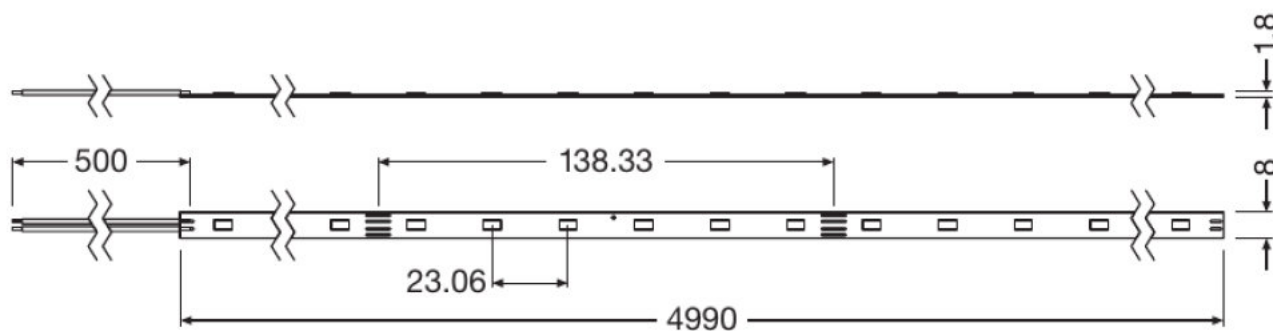

Product family datasheet

Dimensions & weight

Product description	Length	Width	Height	Product weight
VF 1500-827-5000	4990 mm	8.0 mm	1.8 mm	105.00 g
VF 1500-830-5000	4990 mm	8.0 mm	1.8 mm	105.00 g
VF 1500-840-5000	4990 mm	8.0 mm	1.8 mm	105.00 g
VF 1500-865-5000	4990 mm	8.0 mm	1.8 mm	105.00 g

Product line drawing

VF 1500-827-5000, VF 1500-830-5000, VF 1500-840-5000, VF 1500-865-5000

Temperatures & operating conditions

Product description	Temperature range in operation [PIM]
VF 1500-827-5000	-10...70 °C
VF 1500-830-5000	-10...70 °C
VF 1500-840-5000	-10...70 °C
VF 1500-865-5000	-10...70 °C