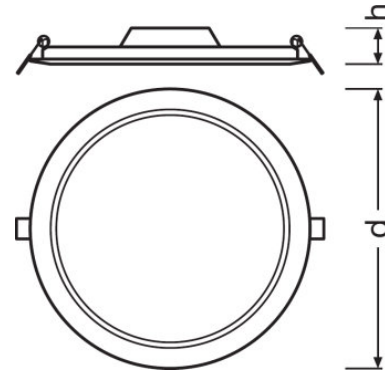

DOWNLIGHT LED SLIM ROUND 210 18 W 3000 K WT, DOWNLIGHT LED SLIM ROUND 210 18 W 4000 K WT, DOWNLIGHT LED SLIM ROUND 210 18 W 6500 K WT