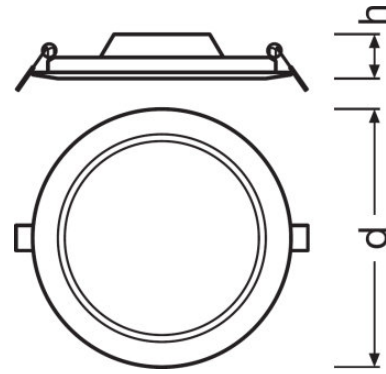

DOWNLIGHT LED SLIM ROUND 210 18 W 3000 K WT, DOWNLIGHT LED SLIM ROUND 210 18 W 4000 K WT, DOWNLIGHT LED SLIM ROUND 210 18 W 6500 K WT

Frame 105 WT