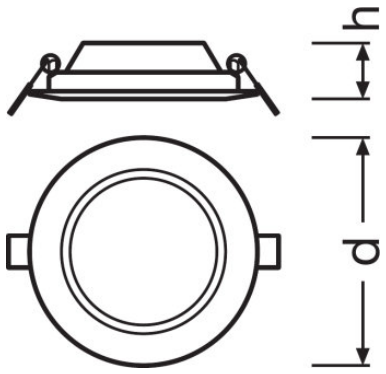

DOWNLIGHT LED SLIM ROUND 210 18 W 3000 K WT, DOWNLIGHT LED SLIM ROUND 210 18 W 4000 K WT, DOWNLIGHT LED SLIM ROUND 210 18 W 6500 K WT

Frame 105 WT