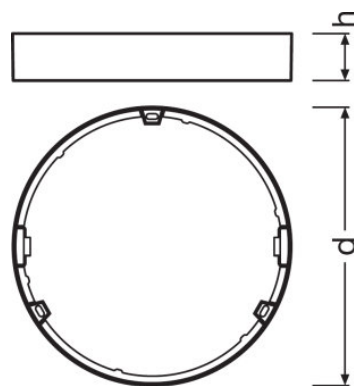

DOWNLIGHT LED SLIM ROUND 155 12 W 3000 K WT, DOWNLIGHT LED SLIM ROUND 155 12 W 4000 K WT, DOWNLIGHT LED SLIM ROUND 155 12 W 6500 K WT

Frame 210 WT

EQUIPMENT / ACCESSORIES

- Surface mounting frames available as accessories

APPLICATION ADVICE

For more detailed application information and graphics please see product datasheet.

LOGISTICAL DATA

Product code	Product description	Packaging unit (Pieces/Unit)	Dimensions (length x width x height)	Volume	Gross weight
4058075052222	DOWNLIGHT LED SLIM ROUND 105 6 W 3000 K WT	Shipping carton box 6	290 mm x 165 mm x 165 mm	7.90 dm³	1317.00 g
4058075052246	DOWNLIGHT LED SLIM ROUND 105 6 W 4000 K WT	Shipping carton box 6	290 mm x 165 mm x 165 mm	7.90 dm³	1411.00 g
4058075052260	DOWNLIGHT LED SLIM ROUND 105 6 W 6500 K WT	Shipping carton box 6	290 mm x 165 mm x 165 mm	7.90 dm³	1428.00 g