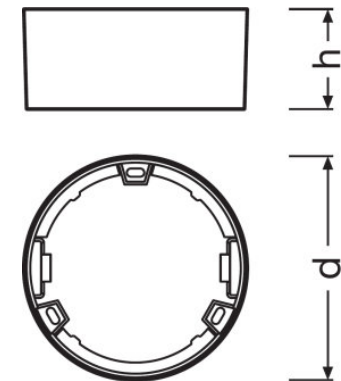

Frame 105 WT