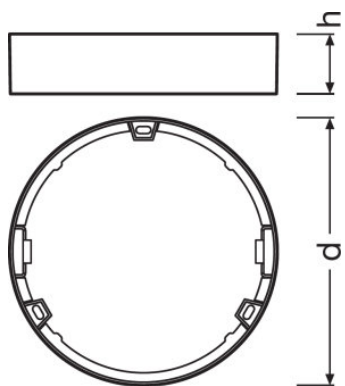

DOWNLIGHT LED SLIM ROUND 105 6 W 3000 K WT, DOWNLIGHT LED SLIM ROUND 105 6 W 4000 K WT, DOWNLIGHT LED SLIM ROUND 105 6 W 6500 K WT

Frame 155 WT