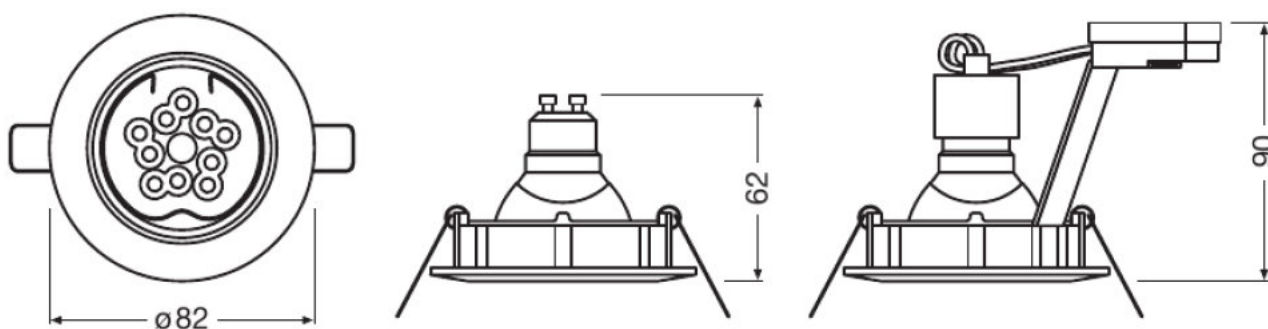

Product family datasheet

Technical data

Electrical data

| Product description | Nominal wattage | Nominal voltage |
|-----------------------|-----------------|-----------------|
| LIGHTIFY Downlight TW | 6.6 W | 230 V |

Photometrical data

| Product description | Color temperature | Luminous flux | Color rendering index Ra |
|-----------------------|-------------------|---------------|--------------------------|
| LIGHTIFY Downlight TW | 2700...6500 K | 350 lm | >80 |

Dimensions & weight

| Product description | Diameter | Height |
|-----------------------|----------|---------|
| LIGHTIFY Downlight TW | 82.0 mm | 90.0 mm |

Product line drawing

LIGHTIFY Downlight TW

Product family datasheet