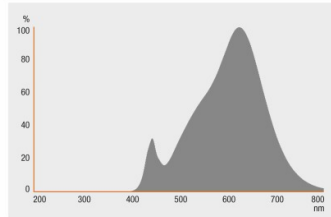

Product family datasheet

2) With many common dimmers

PARATHOM PRO AR111 50 9° 8.5 W/927 12 V G53, PARATHOM PRO AR111 50 24° 8.5 W/927 12 V G53, PARATHOM PRO AR111 50 40° 8.5 W/927 12 V G53, PARATHOM PRO AR111 75 9° 12.5 W/827 12 V G53, PARATHOM PRO AR111 75 24° 12.5 W/827 12 V G53, PARATHOM PRO AR111 75 40° 12.5 W/827 12 V G53