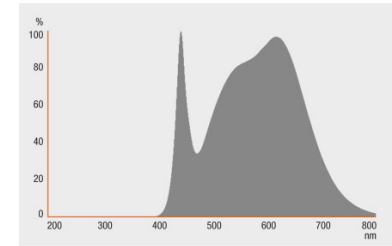

PARATHOM PRO AR111 50 24° 8.5 W/940 12 V G53, PARATHOM PRO AR111 75 24° 12.5 W/840 12 V G53