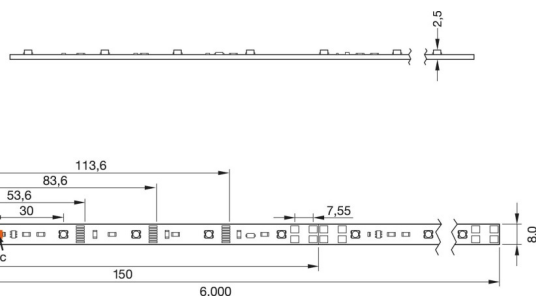

Product features

- Flexible and cuttable LED strip
- Luminous flux: up to 240 lm/m
- Dimmable
- Fine White (3 SDCM)

Product family datasheet

Technical data

Electrical data

Product description	Nominal voltage	Rated wattage	Type of current	Input voltage range	Nominal current
LF05E2 -W2F-827	24.0 V	36.00 W	DC	23...25 V	
LF05E2 -W2F-830	24.0 V	36.00 W	DC		1.5 A
LF05E2 -W2F-840	24.0 V	36.00 W	DC		1.5 A
LF05E2 -W2F-865	24.0 V	36.00 W	DC	23...25 V	1.5 A
LF05E2 -W2F-730			DC	23...25 V	
LF05E -R1	24.0 V	36.00 W	DC	23...25 V	
LF05E -Y1	24.0 V	36.00 W	DC	23...25 V	
LF05E -T2	24.0 V	24.50 W	DC	23...25 V	
LF05E -B2	24.0 V	24.50 W	DC	23...25 V	

Product family datasheet

Light technical data

Product description	Beam angle
LF05E2 -W2F-827	120 °
LF05E2 -W2F-830	120 °
LF05E2 -W2F-840	120 °
LF05E2 -W2F-865	120 °
LF05E2 -W2F-730	120 °
LF05E -R1	120 °
LF05E -Y1	120 °
LF05E -T2	120 °
LF05E -B2	120 °

Dimensions & weight

Product description	Length	Length – smallest unit	Width	Height	Product weight
LF05E2 -W2F-827	10000 mm ¹⁾	100.0 mm	8.0 mm	2.5 mm	40.00 g
LF05E2 -W2F-830	10000 mm ¹⁾		8.0 mm	2.5 mm	40.00 g
LF05E2 -W2F-840	10000 mm ¹⁾		8.0 mm	2.5 mm	40.00 g
LF05E2 -W2F-865	10000 mm ¹⁾	100.0 mm	8.0 mm	2.5 mm	40.00 g
LF05E2 -W2F-730	10000 mm ¹⁾	100.0 mm	8.0 mm	2.5 mm	40.00 g
LF05E -R1	6000 mm ²⁾	150.0 mm	8.0 mm	2.5 mm	39.00 g
LF05E -Y1	6000 mm ²⁾	150.0 mm	8.0 mm	2.5 mm	39.00 g
LF05E -T2	6000 mm ²⁾	150.0 mm	8.0 mm	2.5 mm	39.00 g
LF05E -B2	6000 mm ²⁾	150.0 mm	8.0 mm	2.5 mm	39.00 g

¹⁾ LED pitch 20 mm

²⁾ LED pitch 30 mm

Product family datasheet

Product line drawing

LF05E2 -W2F-827, LF05E2 -W2F-865, LF05E2 -W2F-730

LF05E -R1, LF05E -Y1, LF05E -T2, LF05E -B2

Product family datasheet

Temperatures