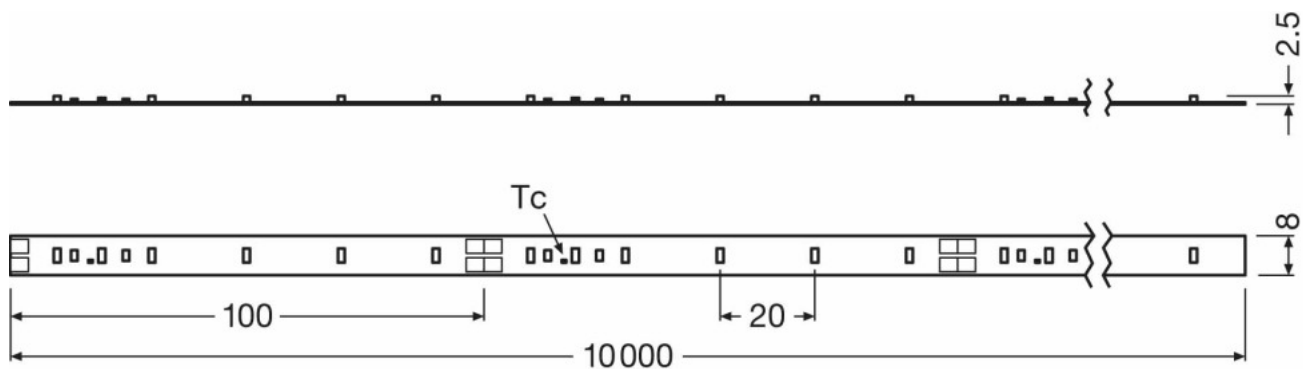

Product family datasheet

Product line drawing

LF05E2 -W2F-827, LF05E2 -W2F-865, LF05E2 -W2F-730