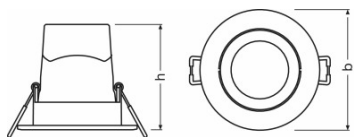

Product family datasheet

Product line drawing