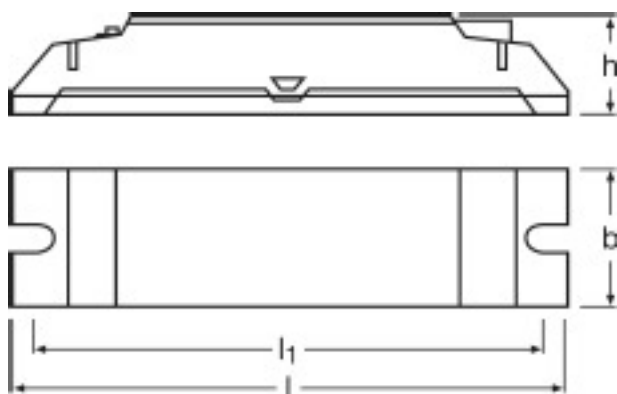


EASY RC | User interfaces for light management systems

Product features

- 868.3 MHz radio receiver
- Connection via four-pole screw terminal or modular 4p4c-connector

Technical data

Dimensions & weight

Length	118.0 mm
Height	21.0 mm
Width	30.0 mm

Product line drawing with letters

Temperatures

Ambient temperature range	0...+50 °C
---------------------------	------------

Capabilities

Dimming interface	EASY
Type of installation	Luminaire integration/Ceiling integration
Transmitter range	30 m ¹⁾

¹⁾ Maximum

Certificates & standards

Type of protection	IP20
--------------------	------

Equipment / Accessories

- Suitable for up to 8 EASY Hybrid Remote units or 8 EASY Color Drive

Logistical Data

Product code	Packaging unit (Pieces/Unit)	Dimensions (height x width x length)	Gross weight	Volume
4008321421753	Folding carton box 1	69 mm x 24 mm x 140 mm	99.50 g	0.23 dm ³
4008321421760	Shipping carton box 18	215 mm x 113 mm x 350 mm	2105.00 g	8.50 dm ³