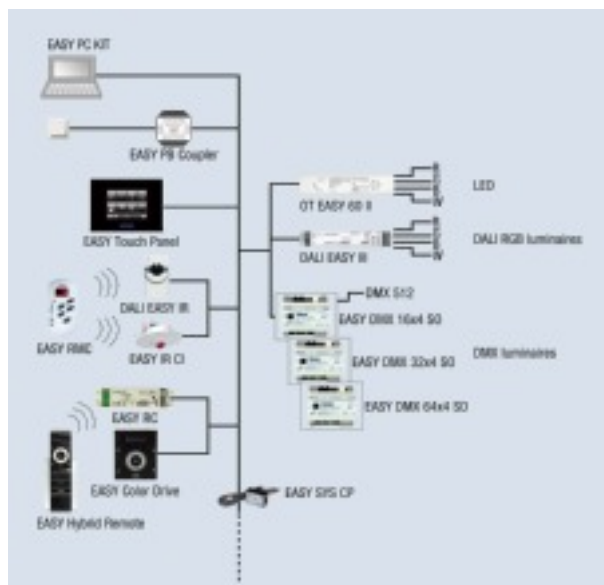


EASY Color Drive | User interfaces for light management systems

Product features

- Wall control element for convenient operation of the EASY control units
- Connection via 4-wire signal cable or wireless connection via 868.3 MHz radio
- Operation of up to 8 lighting scenes, 8 lighting groups and 4 sequences
- LCD with user-definable backlighting

Technical data

Dimensions & weight

Length	103.0 mm
Height	24.0 mm
Width	88.0 mm

Product line drawing with letters

Colors & materials

Product color	Black
---------------	-------

Temperatures

Ambient temperature range	0...+40 °C
---------------------------	------------

Capabilities

Dimming interface	EASY
Type of installation	Wall mounting

Certificates & standards

Type of protection	IP20
---------------------------	------

Others graphics

Logistical Data

Product code	Packaging unit (Pieces/Unit)	Dimensions (height x width x length)	Gross weight	Volume
4008321421777	Folding carton box 1	117 mm x 56 mm x 136 mm	245.67 g	0.89 dm ³
4008321421784	Shipping carton box 5	150 mm x 135 mm x 292 mm	1360.00 g	5.91 dm ³