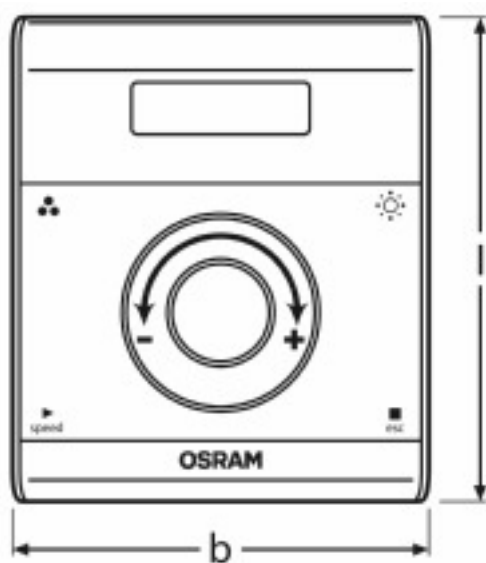


EASY Color Drive | User interfaces for light management systems

Product features

- Wall control element for convenient operation of the EASY control units
- Connection via 4-wire signal cable or wireless connection via 868.3 MHz radio
- Operation of up to 8 lighting scenes, 8 lighting groups and 4 sequences
- LCD with user-definable backlighting

Technical data

Dimensions & weight

Length	103.0 mm
Height	24.0 mm
Width	88.0 mm

Product line drawing with letters

Colors & materials

Product color	Black
---------------	-------

Temperatures

Ambient temperature range	0...+40 °C
---------------------------	------------