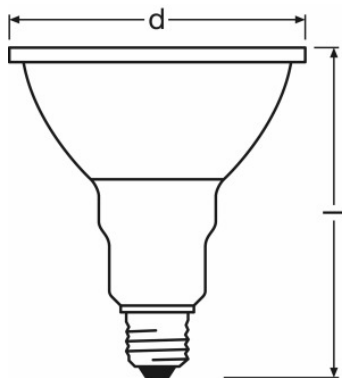

Product family datasheet

PARATHOM PAR38 120 30° ADV 17
W/827

Application advice

For more detailed application information and graphics please see product datasheet.

Logistical Data

Product code	Product description	Packaging unit (Pieces/Unit)	Dimensions (length x width x height)	Volume	Gross weight
4052899105669	PARATHOM PAR38 120 30° ADV 17 W/827	Shipping carton box 12	530 mm x 406 mm x 200 mm	43.04 dm³	6428.00 g

The mentioned product code describes the smallest quantity unit which can be ordered. One shipping unit can contain one or more single products. When placing an order, for the quantity please enter single or multiples of a shipping unit.