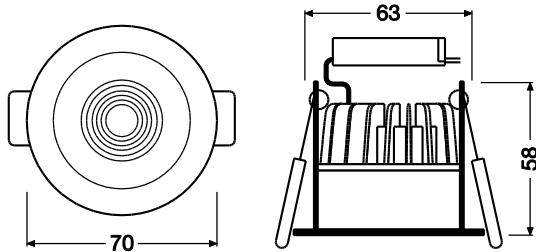

Technical data

Product description	GTIN (EAN)	Nominal wattage [W]	Nominal voltage [V]	Power factor [λ]	Luminous flux [lm]	Luminaire efficacy [lm/W]	Colour temperature [K]	CRI index [Ra]
Spot-DK LED fix 7W/3000K 230V IP44	4058075000223	7W	230V	> 0.9	580	85	3000K	>80

Product description	Beam angle	Rated life time L70 / B50 [h]	Type of protection IP rating	Protection class	Product size l x w or ø [mm]	Height h [mm]	Body colour
Spot-DK LED fix 7W/3000K 230V IP44	36°	30000	44	II	ø70	58	white

Packaging information

Product description	GTIN (EAN)	Dimensions EAN10 l x w x h [mm]	Gross weight EAN 10 [g]	Volume [dm³]	Packaging unit [Pieces/unit]
Spot-DK LED fix 7W/3000K 230V IP44	4058075000223	105 x 100 x 85	287	1.21	20

Disclaimer

Subject to change without notice. Errors and omission excepted. Always make sure to use the most recent release.