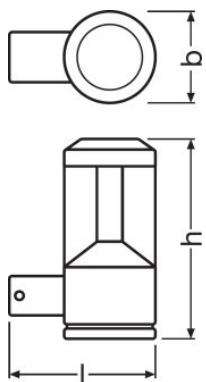

LED FACADE LANTERN 12 W 3000 K GY

EQUIPMENT / ACCESSORIES

- Complete mounting and connecting accessories included

APPLICATION ADVICE

For more detailed application information and graphics please see product datasheet.

LOGISTICAL DATA

Product code	Product description	Packaging unit (Pieces/Unit)	Dimensions (length x width x height)	Volume	Gross weight
4058075074835	LED FACADE LANTERN 12 W 3000 K GY	Shipping carton box 4	425 mm x 285 mm x 315 mm	38.15 dm³	5822.00 g

The mentioned product code describes the smallest quantity unit which can be ordered. One shipping unit can contain one or more single products. When placing an order, for the quantity please enter single or multiples of a shipping unit.