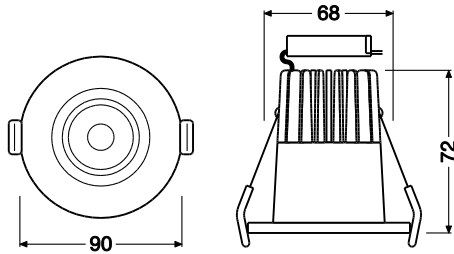

Technical data

Product description	GTIN (EAN)	Nominal wattage [W]	Nominal voltage [V]	Power factor [λ]	Luminous flux [lm]	Luminaire efficacy [lm/W]	Colour temperature [K]	CRI index [Ra]
Spot-FP LED fix 7W/3000K 230V IP65	4058075000209	7W	230V	> 0.9	530	75	3000K	>80

Product description	Beam angle	Rated life time L70 / B50 [h]	Type of protection IP rating	Protection class	Product size l x w or ø [mm]	Height h [mm]	Body colour
Spot-FP LED fix 7W/3000K 230V IP65	38°	30000	65	II	ø90	72	white

Packaging information

Product description	GTIN (EAN)	Dimensions EAN10 l x w x h [mm]	Gross weight EAN 10 [g]	Volume [dm³]	Packaging unit [Pieces/unit]
Spot-FP LED fix 7W/3000K 230V IP65	4058075000209	110 x 100 x 110	436	2.63	20

Disclaimer

Subject to change without notice. Errors and omission excepted. Always make sure to use the most recent release.