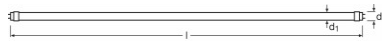

Product family datasheet

— ST8-HA2 11 W/830 600 mm, ST8-HA2
11 W/840 600 mm, ST8-HA2 10
W/865 600 mm, ST8-HA4 22 W/840
1200 mm, ST8-HA4 22 W/865 1200
mm, ST8-HA5 28 W/830 1500 mm,
ST8-HA5 28 W/840 1500 mm, ST8-
HA5 28 W/865 1500 mm

Equipment / Accessories

– Suitable for operation with low-loss and conventional control gears