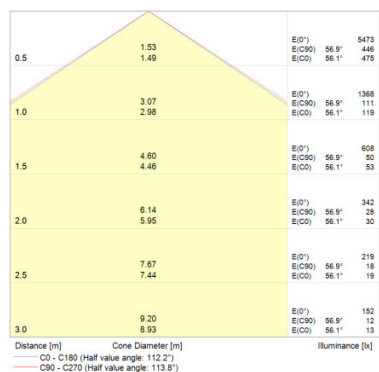

PANEL LED DALI 1200 40 W 4000 K

EQUIPMENT / ACCESSORIES

- Accessories for several mounting options available

APPLICATION ADVICE

For more detailed application information and graphics please see product datasheet.

LOGISTICAL DATA

Product code	Product description	Packaging unit (Pieces/Unit)	Dimensions (length x width x height)	Volume	Gross weight
4058075041950	PANEL LED DALI 1200 33 W 3000 K UGR < 19	Shipping carton box 4	1324 mm x 346 mm x 200 mm	91.62 dm³	15983.00 g
4058075041974	PANEL LED DALI 1200 33 W 4000 K UGR < 19	Shipping carton box 4	1324 mm x 346 mm x 200 mm	91.62 dm³	15983.00 g
4058075042018	PANEL LED DALI 1200 40 W 3000 K	Shipping carton box 4	1324 mm x 346 mm x 200 mm	91.62 dm³	15983.00 g