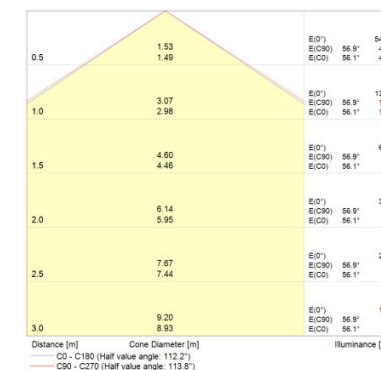

Product description	Number of switching cycles	Additional product data	Capabilities			Certificates & standards	
		Mounting location	Dimmable	LED module replaceable	Type of connection	Standards	Protection class IK (shock resistance)
PANEL LED DALI 1200 33 W 4000 K UGR < 19	25000	Ceiling	Yes	Not replaceable	Cable, 3-pole	CE/CB	IK06
PANEL LED DALI 1200 40 W 3000 K	25000	Ceiling	Yes	Not replaceable	Cable, 3-pole	CE/CB	IK06
PANEL LED DALI 1200 40 W 4000 K	25000	Ceiling	Yes	Not replaceable	Cable, 3-pole	CE/CB	IK06

Product description	Photobiological safety group	Type of protection	Protection class
PANEL LED DALI 1200 33 W 3000 K UGR < 19	RG 0	IP20	II
PANEL LED DALI 1200 33 W 4000 K UGR < 19	RG 0	IP20	II
PANEL LED DALI 1200 40 W 3000 K	RG 0	IP20	II
PANEL LED DALI 1200 40 W 4000 K	RG 0	IP20	II

PANEL LED DALI 1200 40 W 3000 K