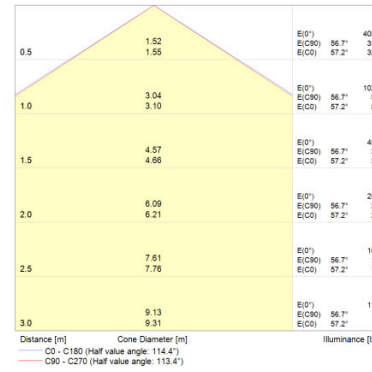

PANEL LED 625 30 W 3000 K, PANEL LED 625 30 W 4000 K, PANEL LED 625 40 W 3000 K, PANEL LED 625 40 W 4000 K

PANEL LED 625 33 W 3000 K UGR < 19, PANEL LED 625 33 W 4000 K UGR < 19

PANEL LED 625 30 W 3000 K

PANEL LED 625 33 W 3000 K UGR < 19