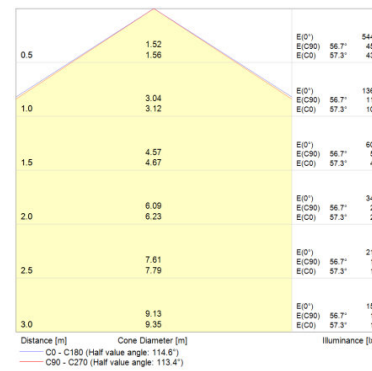

PANEL LED 625 33 W 4000 K UGR < 19

PANEL LED 625 40 W 3000 K

PANEL LED 625 40 W 4000 K