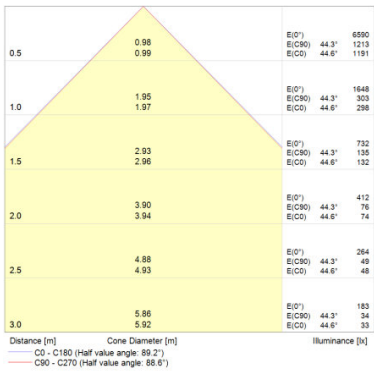

PANEL LED 625 33 W 4000 K UGR < 19

PANEL LED 625 40 W 3000 K

PANEL LED 625 40 W 4000 K