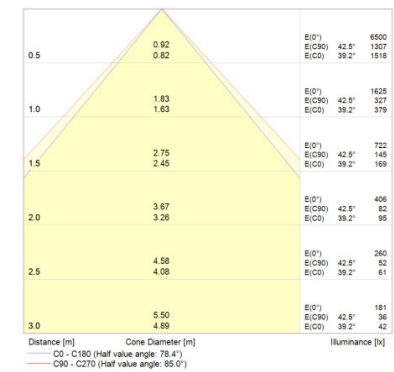

PANEL LED 625 30 W 3000 K, PANEL LED 625 30 W 4000 K, PANEL LED 625 40 W 3000 K, PANEL LED 625 40 W 4000 K

PANEL LED 625 33 W 3000 K UGR < 19, PANEL LED 625 33 W 4000 K UGR < 19

PANEL LED 625 30 W 3000 K

PANEL LED 625 33 W 3000 K UGR < 19