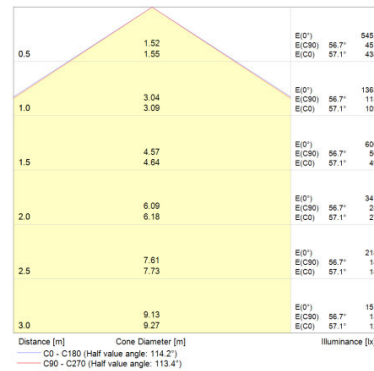

PANEL LED 625 33 W 4000 K UGR < 19

PANEL LED 625 40 W 3000 K

PANEL LED 625 40 W 4000 K