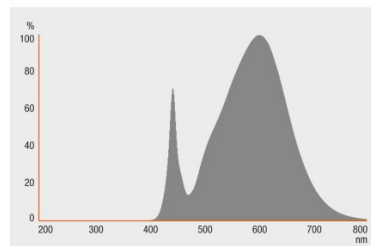

LED STAR CLASSIC A 60 10 W/827
E27 FR, LED STAR CLASSIC A 60 10
W/840 E27 FR

LED STAR CLASSIC A 60 10 W/827 B22D

Application advice

For more detailed application information and graphics please see product datasheet.

Logistical Data

Product code	Product description	Packaging unit (Pieces/Unit)	Dimensions (length x width x height)	Volume	Gross weight
4052899149458	LED STAR CLASSIC A 40 6 W/827 E27 CL	Shipping carton box 6	180 mm x 254 mm x 134 mm	6.13 dm³	991.00 g
4052899147904	LED STAR CLASSIC A 40 6 W/827 E27 FR	Shipping carton box 6	180 mm x 254 mm x 134 mm	6.13 dm³	991.00 g