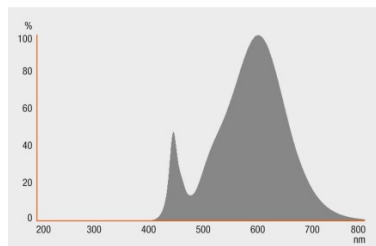

LED STAR CLASSIC A 60 10 W/827
E27 CL

LED STAR CLASSIC A 40 7 W/827 E27,
LED STAR CLASSIC A 60 10 W/827 E27