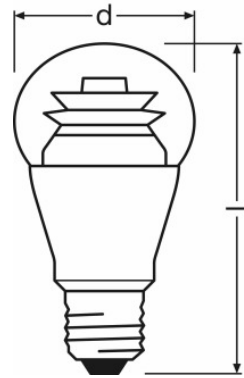

Product family datasheet

LED STAR CLASSIC A 75 12 W/827 FR
E27