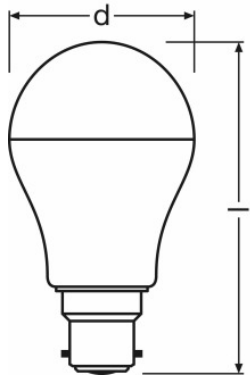

Product family datasheet