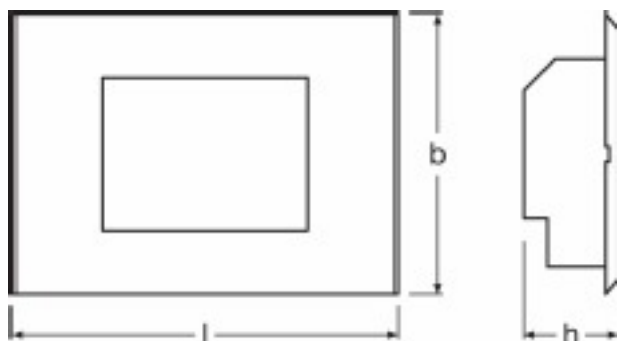


EASY Touch Panel | User interfaces for light management systems

Product features

- 5.7" display, 640x480 pixel, 16.8 million colors
- Operation of up to 64 lighting scenes and 4 sequences
- Operation of 4 switchable loads or 2 louverblinds via integrated relay contacts
- 4 integrated DALI channels for up to 32 ECGs; expandable to up to 16 channels

Technical data

Electrical data

System wattage	8 W
Nominal voltage	230.00 V
Mains frequency	50 Hz

Dimensions & weight

Length	220.0 mm
Height	55.0 mm
Width	160.0 mm

Product line drawing with letters

Temperatures

Logistical Data

Product code	Packaging unit (Pieces/Unit)	Dimensions (height x width x length)	Gross weight	Volume
4008321956989	Shipping carton box 1	222 mm x 189 mm x 222 mm	1818.00 g	9.31 dm ³

Disclaimer