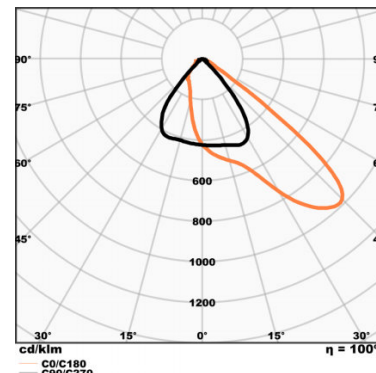

FLOODLIGHT LED 150 W 4000 K BK,
FLOODLIGHT LED 200 W 4000 K BK

FLOODLIGHT LED 150 W 4000 K BK

FLOODLIGHT LED 200 W 4000 K BK

APPLICATION ADVICE

For more detailed application information and graphics please see product datasheet.

LOGISTICAL DATA

Product code	Product description	Packaging unit (Pieces/Unit)	Dimensions (length x width x height)	Volume	Gross weight
4058075814752	FLOODLIGHT LED 150 W 4000 K BK	Shipping carton box 1	499 mm x 399 mm x 126 mm	25.09 dm³	7578.00 g
4058075814769	FLOODLIGHT LED 200 W 4000 K BK	Shipping carton box 1	499 mm x 399 mm x 126 mm	25.09 dm³	8043.00 g

The mentioned product code describes the smallest quantity unit which can be ordered. One shipping unit can contain one or more single products. When placing an order, for the quantity please enter single or multiples of a shipping unit.

DISCLAIMER