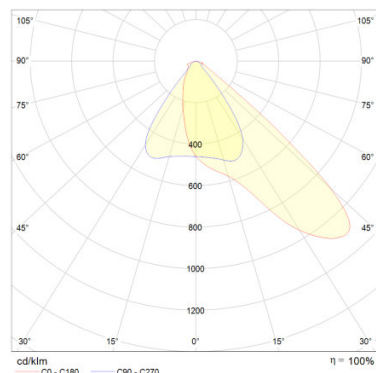

FLOODLIGHT LED 150 W 4000 K BK,
FLOODLIGHT LED 200 W 4000 K BK

FLOODLIGHT LED 150 W 4000 K BK

FLOODLIGHT LED 200 W 4000 K BK

APPLICATION ADVICE

For more detailed application information and graphics please see product datasheet.

LOGISTICAL DATA

Product code	Product description	Packaging unit (Pieces/Unit)	Dimensions (length x width x height)	Volume	Gross weight
4058075814752	FLOODLIGHT LED 150 W 4000 K BK	Shipping carton box 1	499 mm x 399 mm x 126 mm	25.09 dm³	7578.00 g
4058075814769	FLOODLIGHT LED 200 W 4000 K BK	Shipping carton box 1	499 mm x 399 mm x 126 mm	25.09 dm³	8043.00 g

The mentioned product code describes the smallest quantity unit which can be ordered. One shipping unit can contain one or more single products. When placing an order, for the quantity please enter single or multiples of a shipping unit.

DISCLAIMER