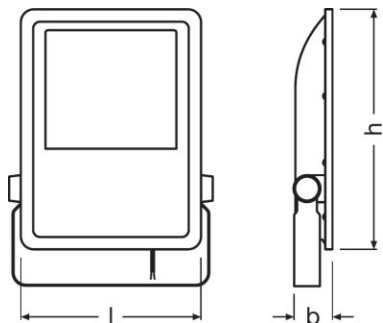

FLOODLIGHT LED 150 W 4000 K BK,
FLOODLIGHT LED 200 W 4000 K BK

FLOODLIGHT LED 150 W 4000 K BK

FLOODLIGHT LED 200 W 4000 K BK

APPLICATION ADVICE

For more detailed application information and graphics please see product datasheet.

LOGISTICAL DATA

Product code	Product description	Packaging unit (Pieces/Unit)	Dimensions (length x width x height)	Volume	Gross weight
4058075814752	FLOODLIGHT LED 150 W 4000 K BK	Shipping carton box 1	499 mm x 399 mm x 126 mm	25.09 dm³	7578.00 g
4058075814769	FLOODLIGHT LED 200 W 4000 K BK	Shipping carton box 1	499 mm x 399 mm x 126 mm	25.09 dm³	8043.00 g

The mentioned product code describes the smallest quantity unit which can be ordered. One shipping unit can contain one or more single products. When placing an order, for the quantity please enter single or multiples of a shipping unit.

DISCLAIMER