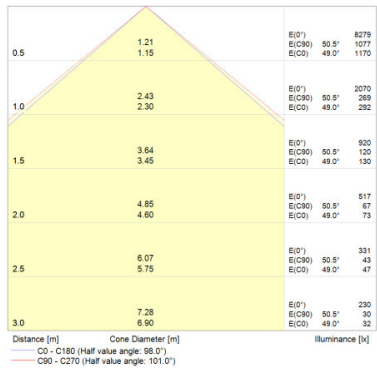

FLOODLIGHT LED 10 W 3000 K WT

FLOODLIGHT LED 10 W 4000 K WT

FLOODLIGHT LED 20 W 3000 K WT

FLOODLIGHT LED 20 W 3000 K BK