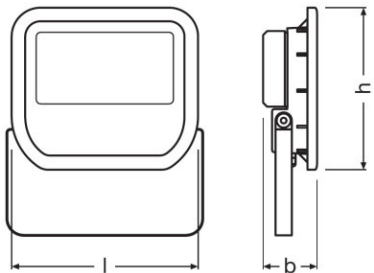

FLOODLIGHT LED 10 W 3000 K WT,
FLOODLIGHT LED 10 W 4000 K WT

FLOODLIGHT LED 20 W 3000 K WT

FLOODLIGHT LED 20 W 3000 K BK,
FLOODLIGHT LED 20 W 4000 K BK

FLOODLIGHT LED 50 W 3000 K WT