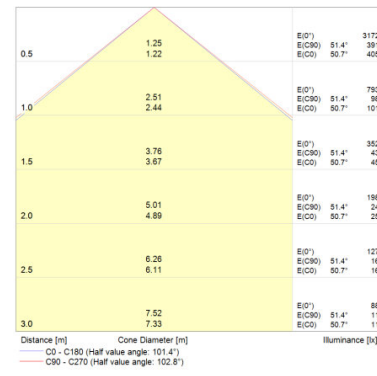

FLOODLIGHT LED 150 W 4000 K BK,
FLOODLIGHT LED 150 W 6500 K BK

FLOODLIGHT LED 20 W 3000 K WT