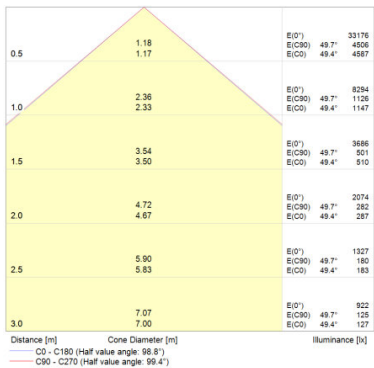

FLOODLIGHT LED 100 W 4000 K BK

FLOODLIGHT LED 100 W 6500 K BK

FLOODLIGHT LED 150 W 4000 K BK

FLOODLIGHT LED 150 W 6500 K BK

FLOODLIGHT LED 200 W 4000 K BK

FLOODLIGHT LED 200 W 6500 K BK

APPLICATION ADVICE

For more detailed application information and graphics please see product datasheet.