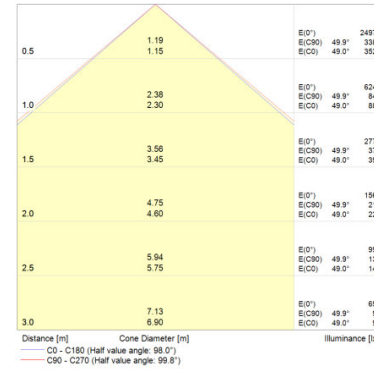

FLOODLIGHT LED 50 W 3000 K BK

FLOODLIGHT LED 150 W 4000 K BK