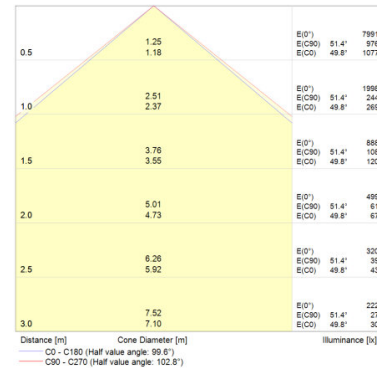

FLOODLIGHT LED 10 W 4000 K WT

FLOODLIGHT LED 20 W 3000 K WT

FLOODLIGHT LED 20 W 3000 K BK

FLOODLIGHT LED 20 W 4000 K BK

FLOODLIGHT LED 50 W 3000 K WT

FLOODLIGHT LED 50 W 3000 K BK

FLOODLIGHT LED 50 W 4000 K BK