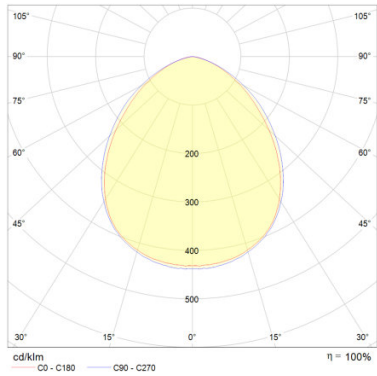

FLOODLIGHT LED 50 W 3000 K BK,
FLOODLIGHT LED 50 W 4000 K BK

FLOODLIGHT LED 10 W 3000 K WT