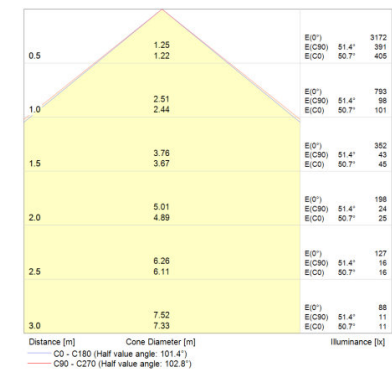

FLOODLIGHT LED 200 W 4000 K BK,
FLOODLIGHT LED 200 W 6500 K BK

FLOODLIGHT LED 20 W 3000 K BK