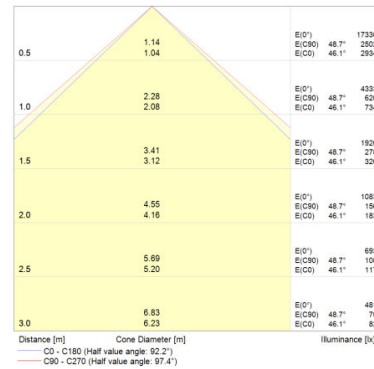

FLOODLIGHT LED 50 W 3000 K WT

FLOODLIGHT LED 100 W 6500 K BK