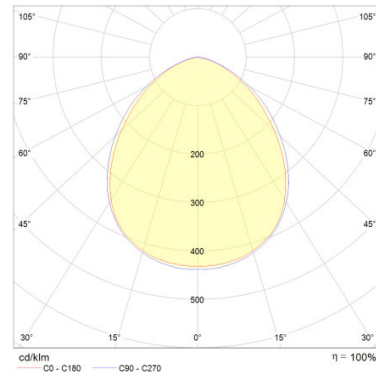

FLOODLIGHT LED 100 W 4000 K BK,
FLOODLIGHT LED 100 W 6500 K BK

FLOODLIGHT LED 150 W 4000 K BK,
FLOODLIGHT LED 150 W 6500 K BK

FLOODLIGHT LED 200 W 4000 K BK,
FLOODLIGHT LED 200 W 6500 K BK

FLOODLIGHT LED 10 W 3000 K WT