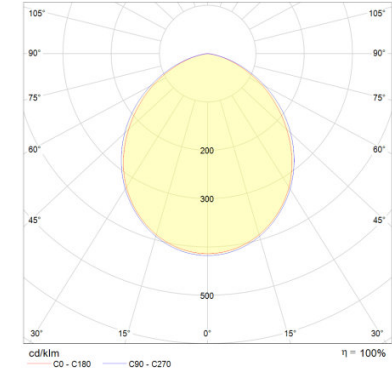

FLOODLIGHT LED 10 W 4000 K WT

FLOODLIGHT LED 20 W 3000 K WT

FLOODLIGHT LED 20 W 3000 K BK

FLOODLIGHT LED 20 W 4000 K BK

FLOODLIGHT LED 50 W 3000 K WT

FLOODLIGHT LED 50 W 3000 K BK

FLOODLIGHT LED 50 W 4000 K BK