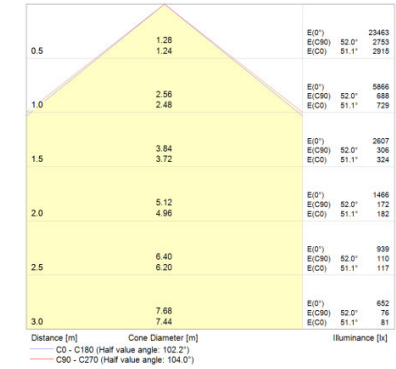

FLOODLIGHT LED 50 W 4000 K BK

FLOODLIGHT LED 150 W 6500 K BK