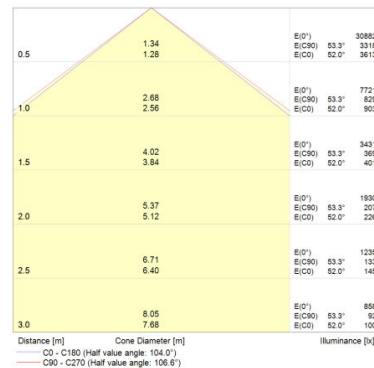

FLOODLIGHT LED 200 W 6500 K BK

APPLICATION ADVICE

For more detailed application information and graphics please see product datasheet.