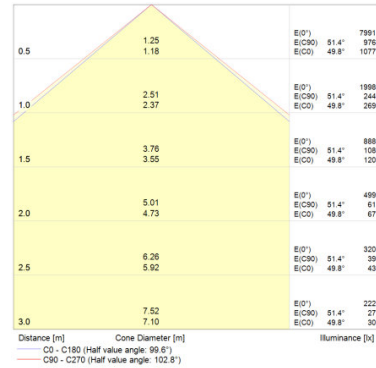

FLOODLIGHT LED 10 W 4000 K WT

FLOODLIGHT LED 20 W 3000 K WT

FLOODLIGHT LED 20 W 3000 K BK

FLOODLIGHT LED 20 W 4000 K BK

FLOODLIGHT LED 50 W 3000 K WT

FLOODLIGHT LED 50 W 3000 K BK

FLOODLIGHT LED 50 W 4000 K BK